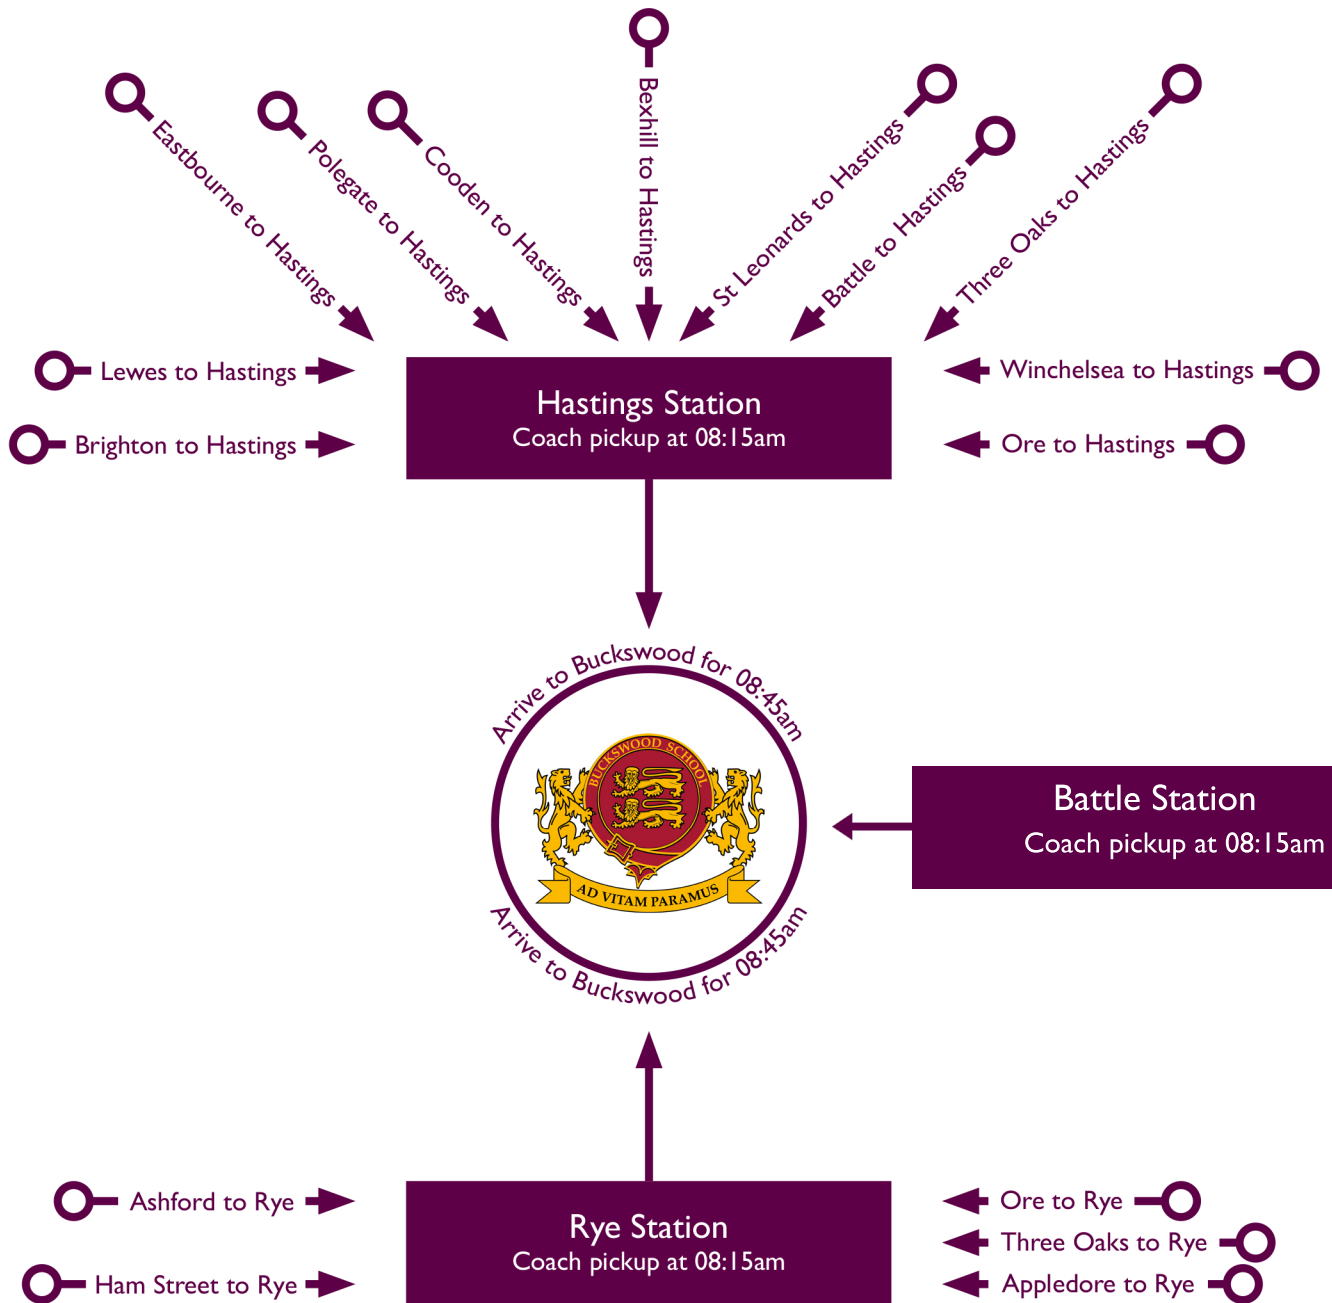

Buckswood School

Morning school run to school

2024/25

Hastings Station Coach pick up 08:15am

Location	Depart	Arrive
Brighton to Hastings	07:01	08:14
Option 2	06:31	07:42
Lewis to Hastings	06:54	07:56
Option 2	07:15	08:14
Eastbourne to Hastings	07:25	07:56
Option 2	07:43	08:14
Polegate to Hastings	07:10	07:56
Option 2	07:30	08:14
Cooden to Hastings	07:41	07:56
Option 2	07:59	08:14
Bexhill to Hastings	07:47	07:56
Option 2	08:05	08:14
St Leonards to Hastings	07:58	08:02
Options 2	08:11	08:14
Battle to Hastings	07:43	08:02
Three Oaks to Hastings	07:59	08:09
Winchelsea to Hastings	07:49	08:09
Ore to Hastings	08:06	08:09

Rye Station Coach pick up 08:15am

Location	Depart	Arrive
Ashford to Rye	07:22	07:43
Ham Street to Rye	07:30	07:43
Ore to Rye	07:27	07:45
Three Oaks to Rye	07:33	07:45
Appledore to Rye	07:34	07:43

Please note: