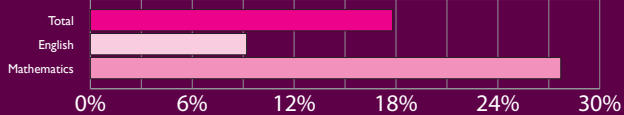

BUCKSWOOD IN NUMBERS

GCSE

% pass rate in selected subjects

GCSE

2017 % 9-7 grades

GCSE

2018 % 9-7 grades

GCSE

2019 % 9-7 grades

A level

% A* and A grades

■ = A* & A grades

A level 2019

% A* to C in selected subjects

IB

Average points per student since 2015