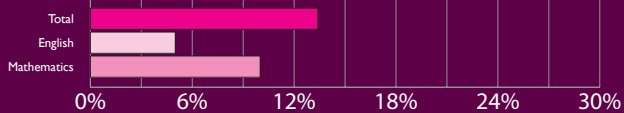

BUCKSWOOD IN NUMBERS

GCSE

% pass rate in selected subjects

GCSE

2017 % 9-7 grades

GCSE

2018 % 9-7 grades

GCSE

2019 % 9-7 grades

A level

% A* and A grades

■ = A* & A grades

A level 2019

% A* to C in selected subjects

IB

Average points per student since 2015