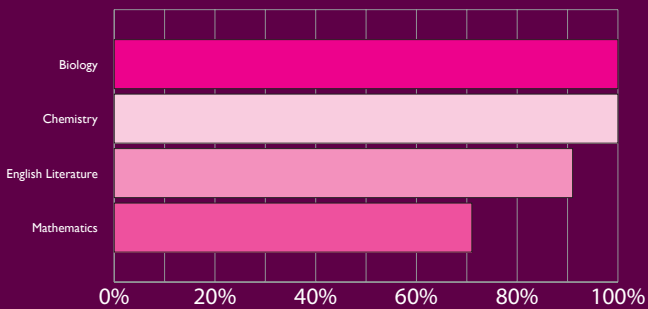

BUCKSWOOD IN NUMBERS

GCSE

% pass rate in selected subjects

GCSE

2017 % 9-7 grades

GCSE

2018 % 9-7 grades

GCSE

2019 % 9-7 grades

A level

% A* and A grades

■ = A* & A grades

A level 2019

% A* to C in selected subjects

IB

Average points per student since 2015