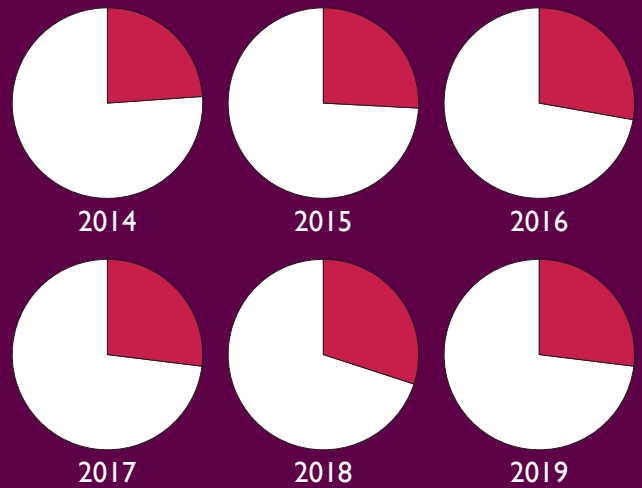

BUCKSWOOD IN NUMBERS

GCSE

% pass rate in selected subjects

GCSE

2017 % 9-7 grades

GCSE

2018 % 9-7 grades

GCSE

2019 % 9-7 grades

A level

% A* and A grades

■ = A* & A grades

A level 2019

% A* to C in selected subjects

IB

Average points per student since 2015