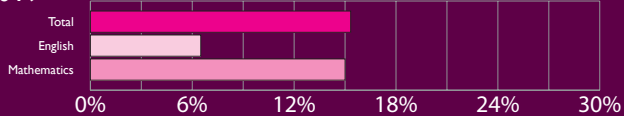

BUCKSWOOD IN NUMBERS

GCSE

% pass rate in selected subjects

GCSE

2017 % 9-7 grades

GCSE

2018 % 9-7 grades

GCSE

2019 % 9-7 grades

A level

% A* and A grades

■ = A* & A grades

A level 2019

% A* to C in selected subjects

IB

Average points per student since 2015