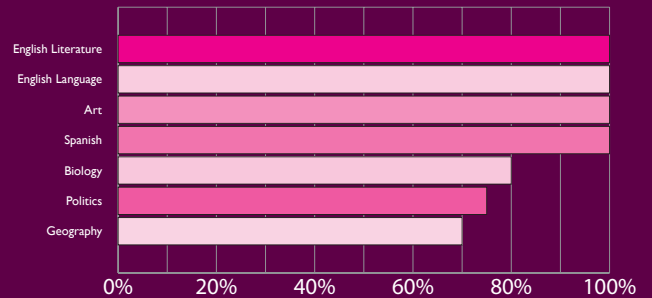

2019 % 9-7 grades

A level

% A* and A grades

■ = A* & A grades

A level 2019

% A* to C in selected subjects

IB

Average points per student since 2015

University

Of students graduating from sixth form go onto university

TOP 5%

Buckswood Sixth Form ranks in the top 5% in the United Kingdom for student progress in 2019

In our Football Academy

10+

Players have gone on to play for Premier League clubs/national teams